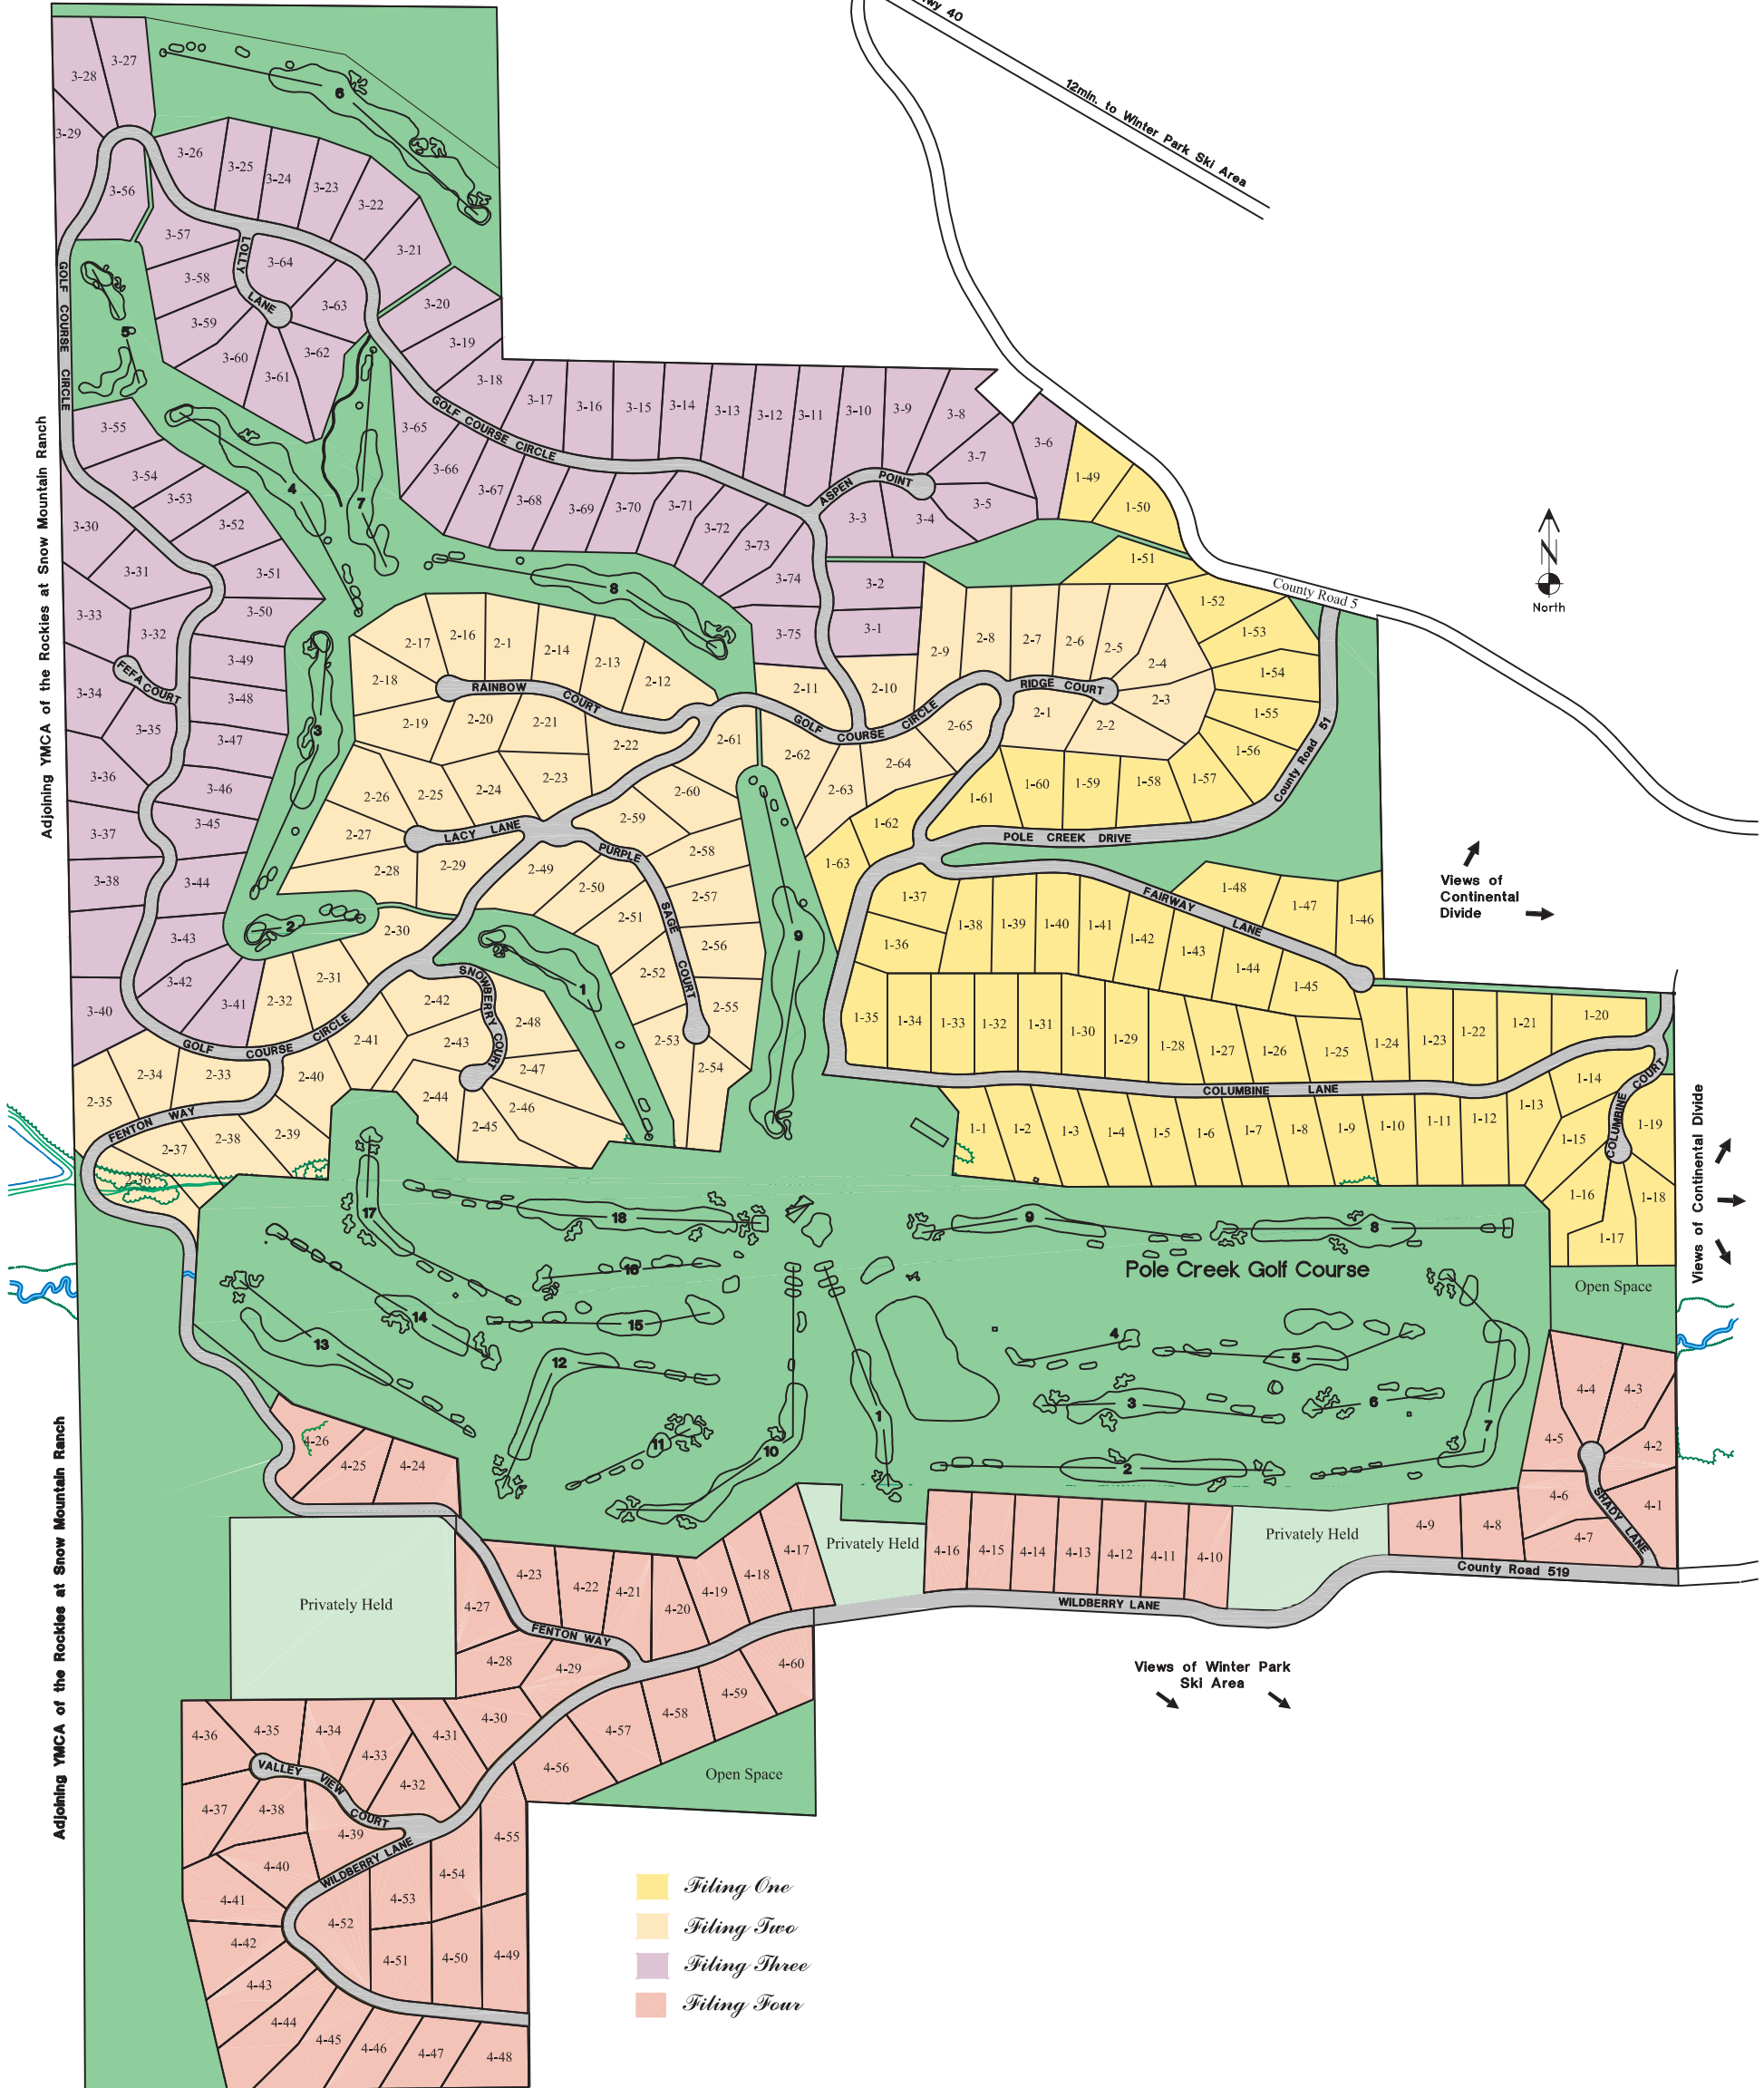

THE FAIRWAYS

AT POLE CREEK

WINTER PARK • COLORADO

MASTER PLAN

20min. to Rocky Mountain National Park
 US Hwy 40
 12min. to Winter Park Ski Area

Adjoining YMCA of the Rockies at Snow Mountain Ranch

Adjoining YMCA of the Rockies at Snow Mountain Ranch

- Filing One
- Filing Two
- Filing Three
- Filing Four

Access to the Arapaho National Forest

To view these home-sites, please contact
 Lance Gutersohn | (970) 726-4000
 lance@remaxlance.com

A LEGACY OF GRACIOUS MOUNTAIN LIVING